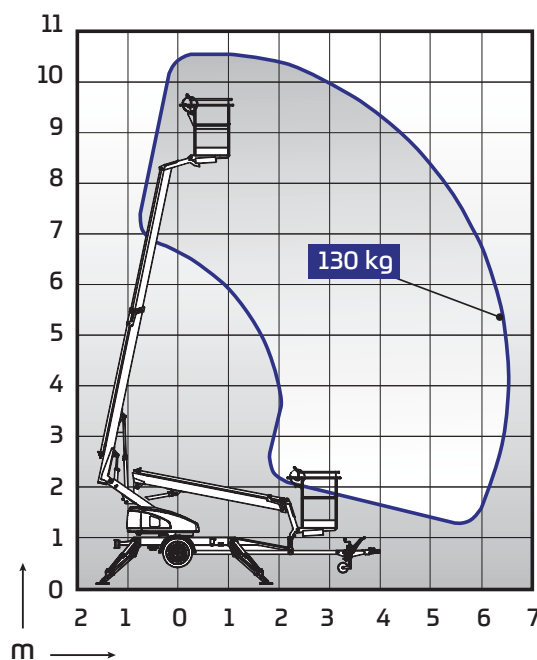

Meet

DINO 105TL

DINO® TRAILER MOUNTED MEWPs

Standard features in DINO 105TL:

- Ultra-light, total weight only 950 kg
- Simple, easy to use
- Easy to maintain
- 1-person steel basket, capacity 130 kg
- Reliable and safe

Options available for DINO 105TL:

- Driving system; easy to move at work site
- Outrigger support indicator
- Extra outrigger pads 300 x 300 x 30 mm + bracket
- Lockable tool / harness box
- Spare wheel
- Special color

Technical data

	105TL
Max. working height	10.50 m
Max. platform height	8.50 m
Max. outreach	6.50 m
Support width	3.25 / 3.50 m
Lifting capacity	130 kg
Basket size	0.75 x 0.80 m
Boom rotation	+/- 355 °
Boom control	2-speed
Transport length	5.43 m
Transport width	1.50 m
Transport height	1.99 m
Weight	950 kg
Driving system	opt.
AC socket in the basket x 2	std
Electro motor	std